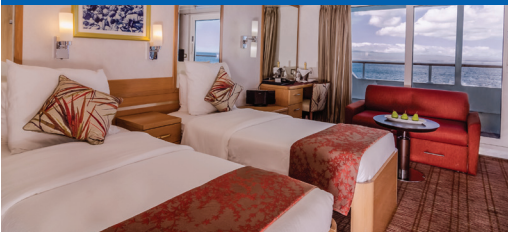

STATEROOMS

Staterooms come standard with room service, priority check-in and departure, priority luggage delivery at boarding, duvets and pillow-top mattresses, use of premium Frette bathrobes, and use of upgraded binoculars and snorkeling equipment, including wet suits.

Total Staterooms
24

Verandas
54%

Ocean View
46%

Inside
0%

Accommodates 3 or 4
0

Connecting
1

CATEGORY

CODE

QUANTITY

STATEROOM SQ.FT.

VERANDA SQ.FT.

Penthouse Suite

PS

1

460

195 + 40

Royal Suite

XR

1

250

195

Xpedition Suite

XS

10

205

50

Junior Suite

XJ

1

175

45

Premium Ocean View

XP

11

160

DINING

Total Venues
2

Darwin Restaurant. The main dining room seats 55 and serves buffet-style breakfast and lunch. Dinner is served à la carte.

Beagle Grill. Open day and night, seating 55, this is where you come for an early-riser continental breakfast, snacks, and lunch, and to recount the day's activities with friends. On occasion, dinner is served here.

INCLUDED IN THE FARE

- Onboard food and beverages, including alcoholic beverages
- Gratuities for the staff
- Daily shore excursions

SUITE AMENITIES

In addition to the amenities available to all Celebrity Xpedition guests, those enjoying suites also receive:

- Private veranda
- Welcome champagne
- Complimentary daily fruit baskets
- Daily hors d'oeuvres

PUBLIC AREA HIGHLIGHTS

Discovery Lounge. This relaxing indoor space for 55 is perfect for reading, watching a documentary, getting briefed by a naturalist, or sipping a cocktail.

Panorama Deck. One of the most popular areas of the ship, the Panorama Deck is ideal for whale watching, stargazing, and relaxing.

Sun and fitness. Rejuvenate in the hot tub, exercise room, and massage facilities.

Celebrity web site: celebrity.com
Meetings/incentives/charters/events: celebritycorporatekit.com
Image library: rcclibrary.com
News, images, and B-roll: celebritycruisespresscenter.com

Celebrity **X** Cruises®